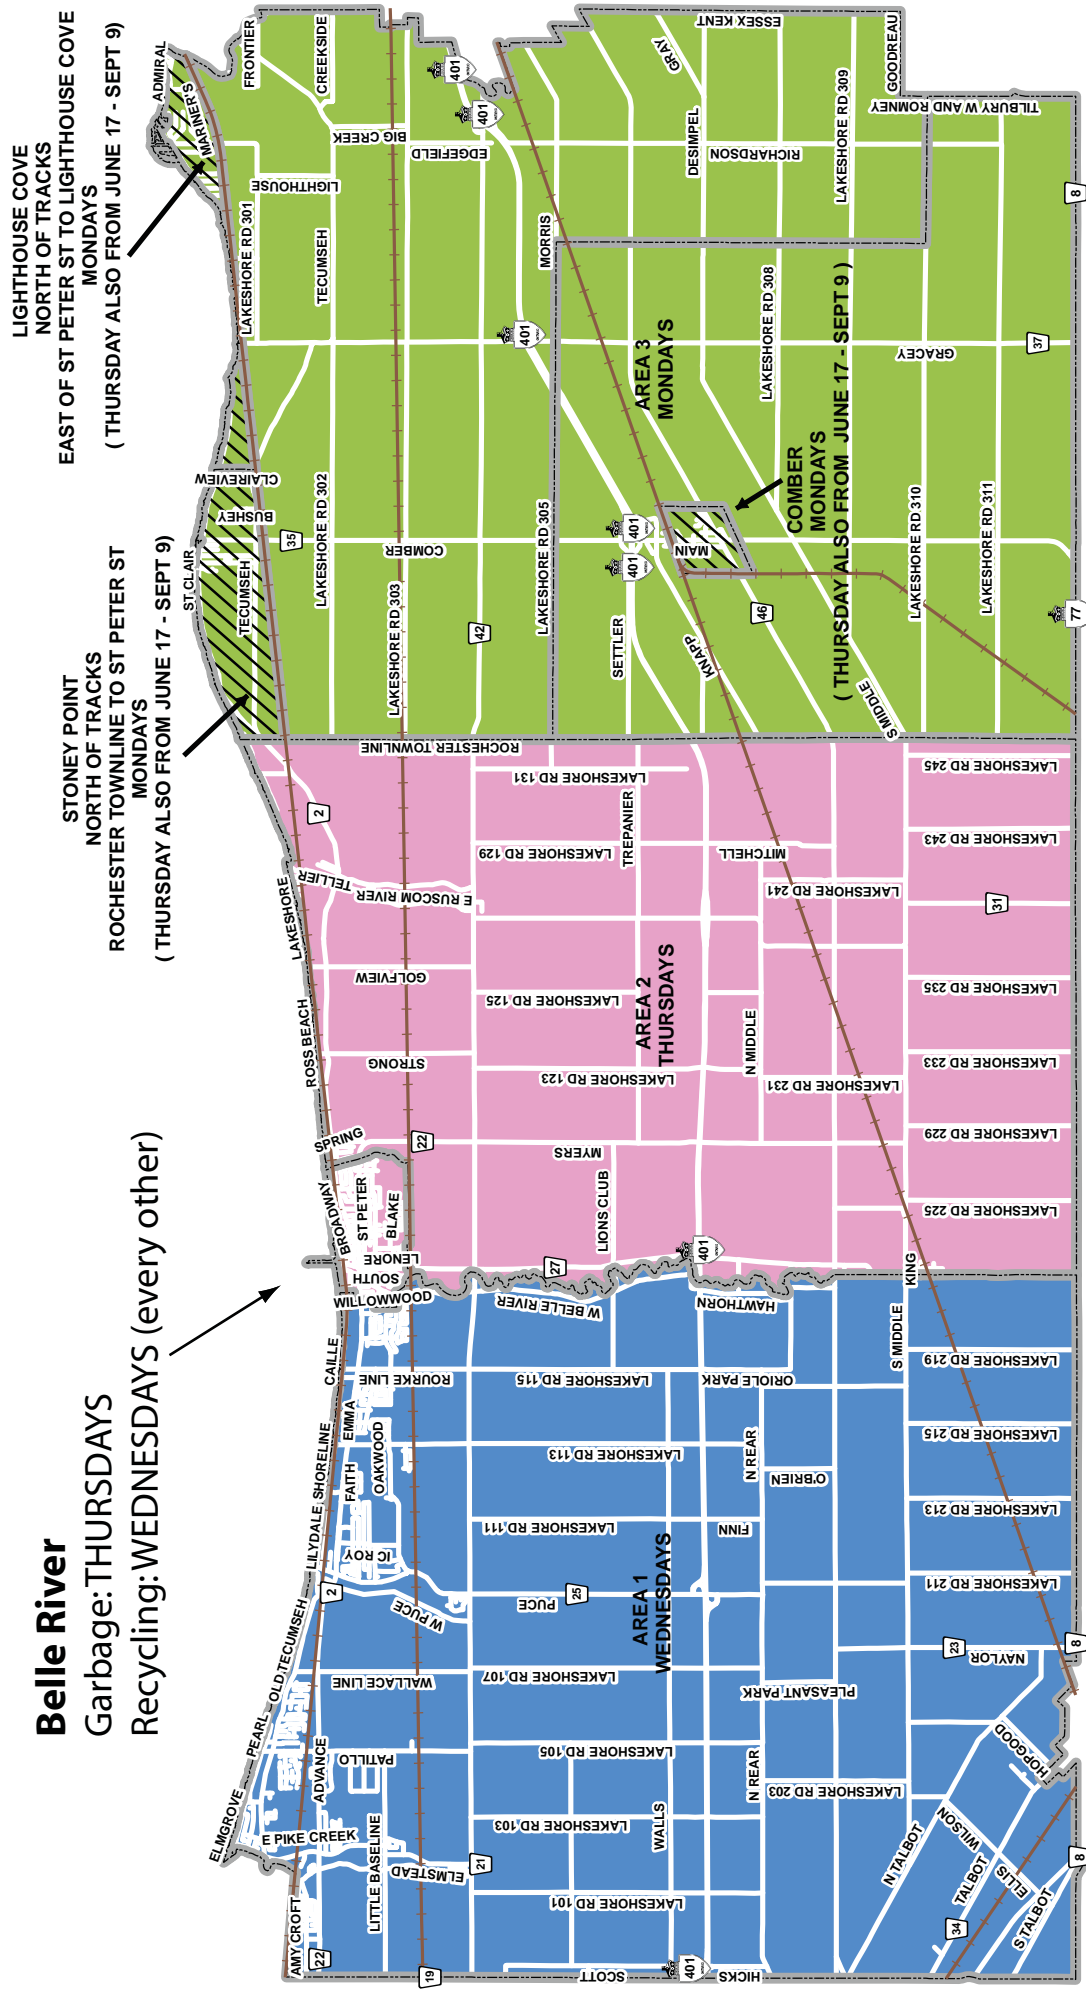

2010 Town of Lakeshore / Garbage and Recycling Area Map

Note: Your GARBAGE & RECYCLING day MAY have changed.

Belle River

Garbage: THURSDAYS
 Recycling: WEDNESDAYS (every other)

STONEY POINT
 NORTH OF TRACKS
 ROCHESTER TOWNLINE TO ST PETER ST
 MONDAYS
 (THURSDAY ALSO FROM JUNE 17 - SEPT 9)

LIGHTHOUSE COVE
 NORTH OF TRACKS
 EAST OF ST PETER ST TO LIGHTHOUSE COVE
 MONDAYS
 (THURSDAY ALSO FROM JUNE 17 - SEPT 9)

Area 1

Garbage: WEDNESDAYS
 Recycling: WEDNESDAYS (every other)
 * Belle River will receive recycling on Wed.

Area 2

Garbage: THURSDAYS
 Recycling: THURSDAYS (every other)

Area 3

Garbage: MONDAYS
 Recycling: THURSDAYS (every other)