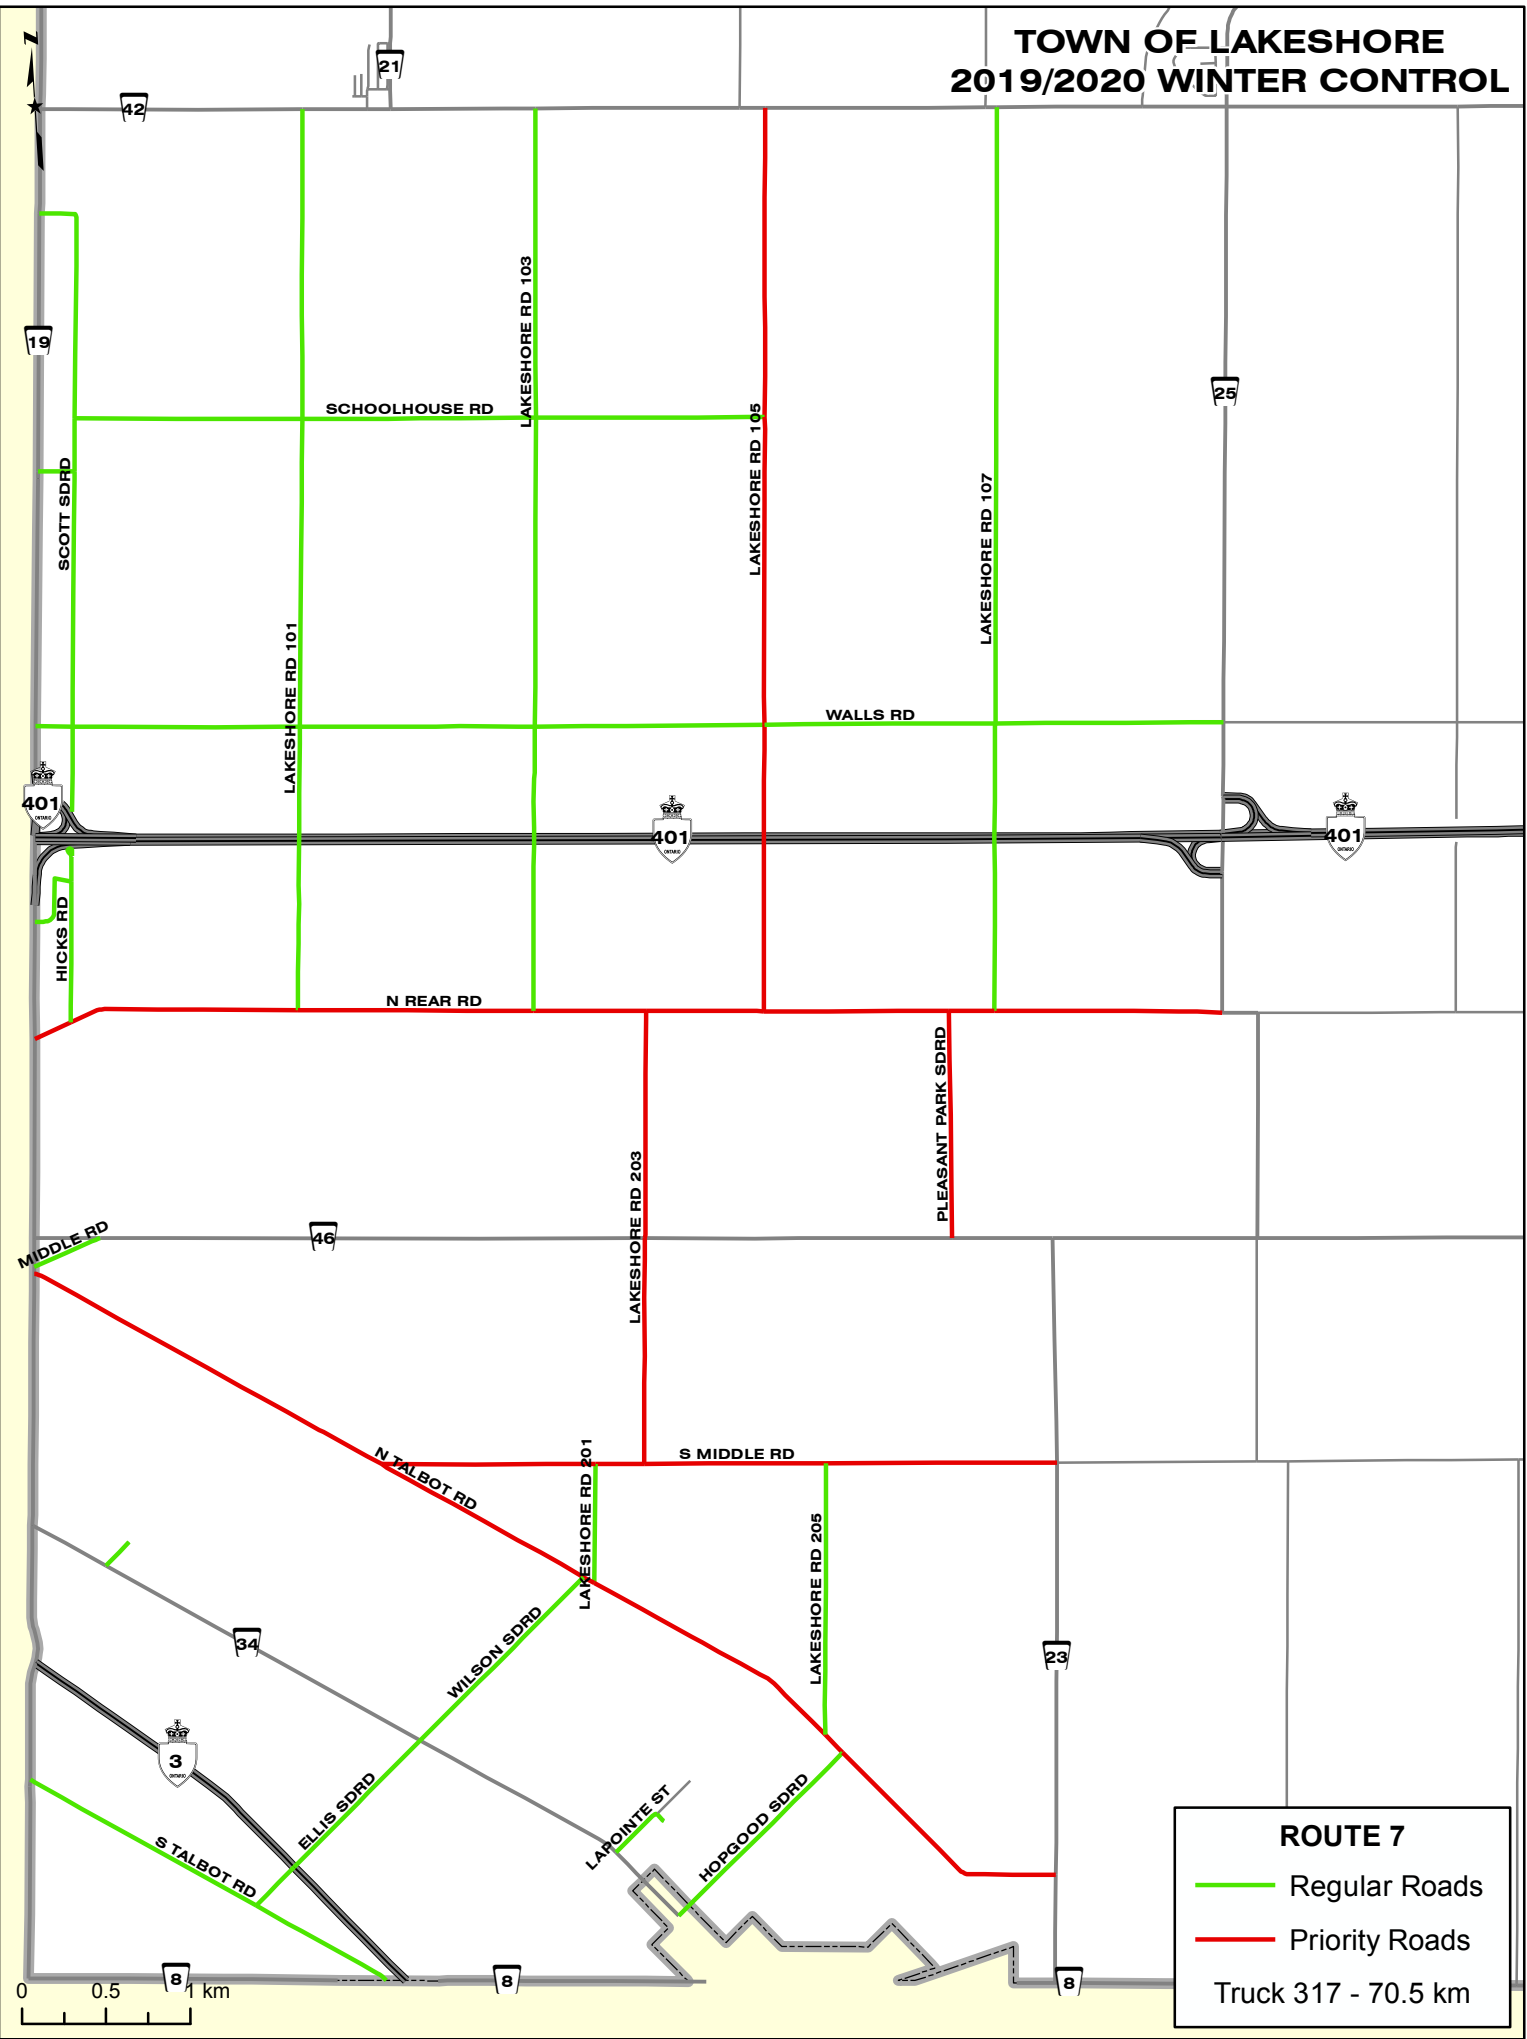

TOWN OF LAKESHORE 2019/2020 WINTER CONTROL

ROUTE 1

- Regular Roads
- Priority Roads

Truck 624 - 36.1 km

TOWN OF LAKESHORE 2019/2020 WINTER CONTROL

ROUTE 3

- Regular Roads
- Priority Roads

Truck 316 - 32.1 km

TOWN OF LAKESHORE 2019/2020 WINTER CONTROL

ROUTE 5

Regular Roads

Priority Roads

Truck 636 - 71.3 km

0 1 2 km

TOWN OF LAKESHORE 2019/2020 WINTER CONTROL

TOWN OF LAKESHORE 2019/2020 WINTER CONTROL

ROUTE 7

- Regular Roads
- Priority Roads

Truck 317 - 70.5 km

0 0.5 1 km

TOWN OF LAKESHORE 2019/2020 WINTER CONTROL

ROUTE 8

- Regular Roads
- Priority Roads

Truck 618 - 62.2 km

TOWN OF LAKESHORE 2019/2020 WINTER CONTROL

TOWN OF LAKESHORE 2019/2020 WINTER CONTROL

ROUTE 10

- Regular Roads
- Priority Roads

Truck 623 - 75.8 km

TOWN OF LAKESHORE 2019/2020 WINTER CONTROL