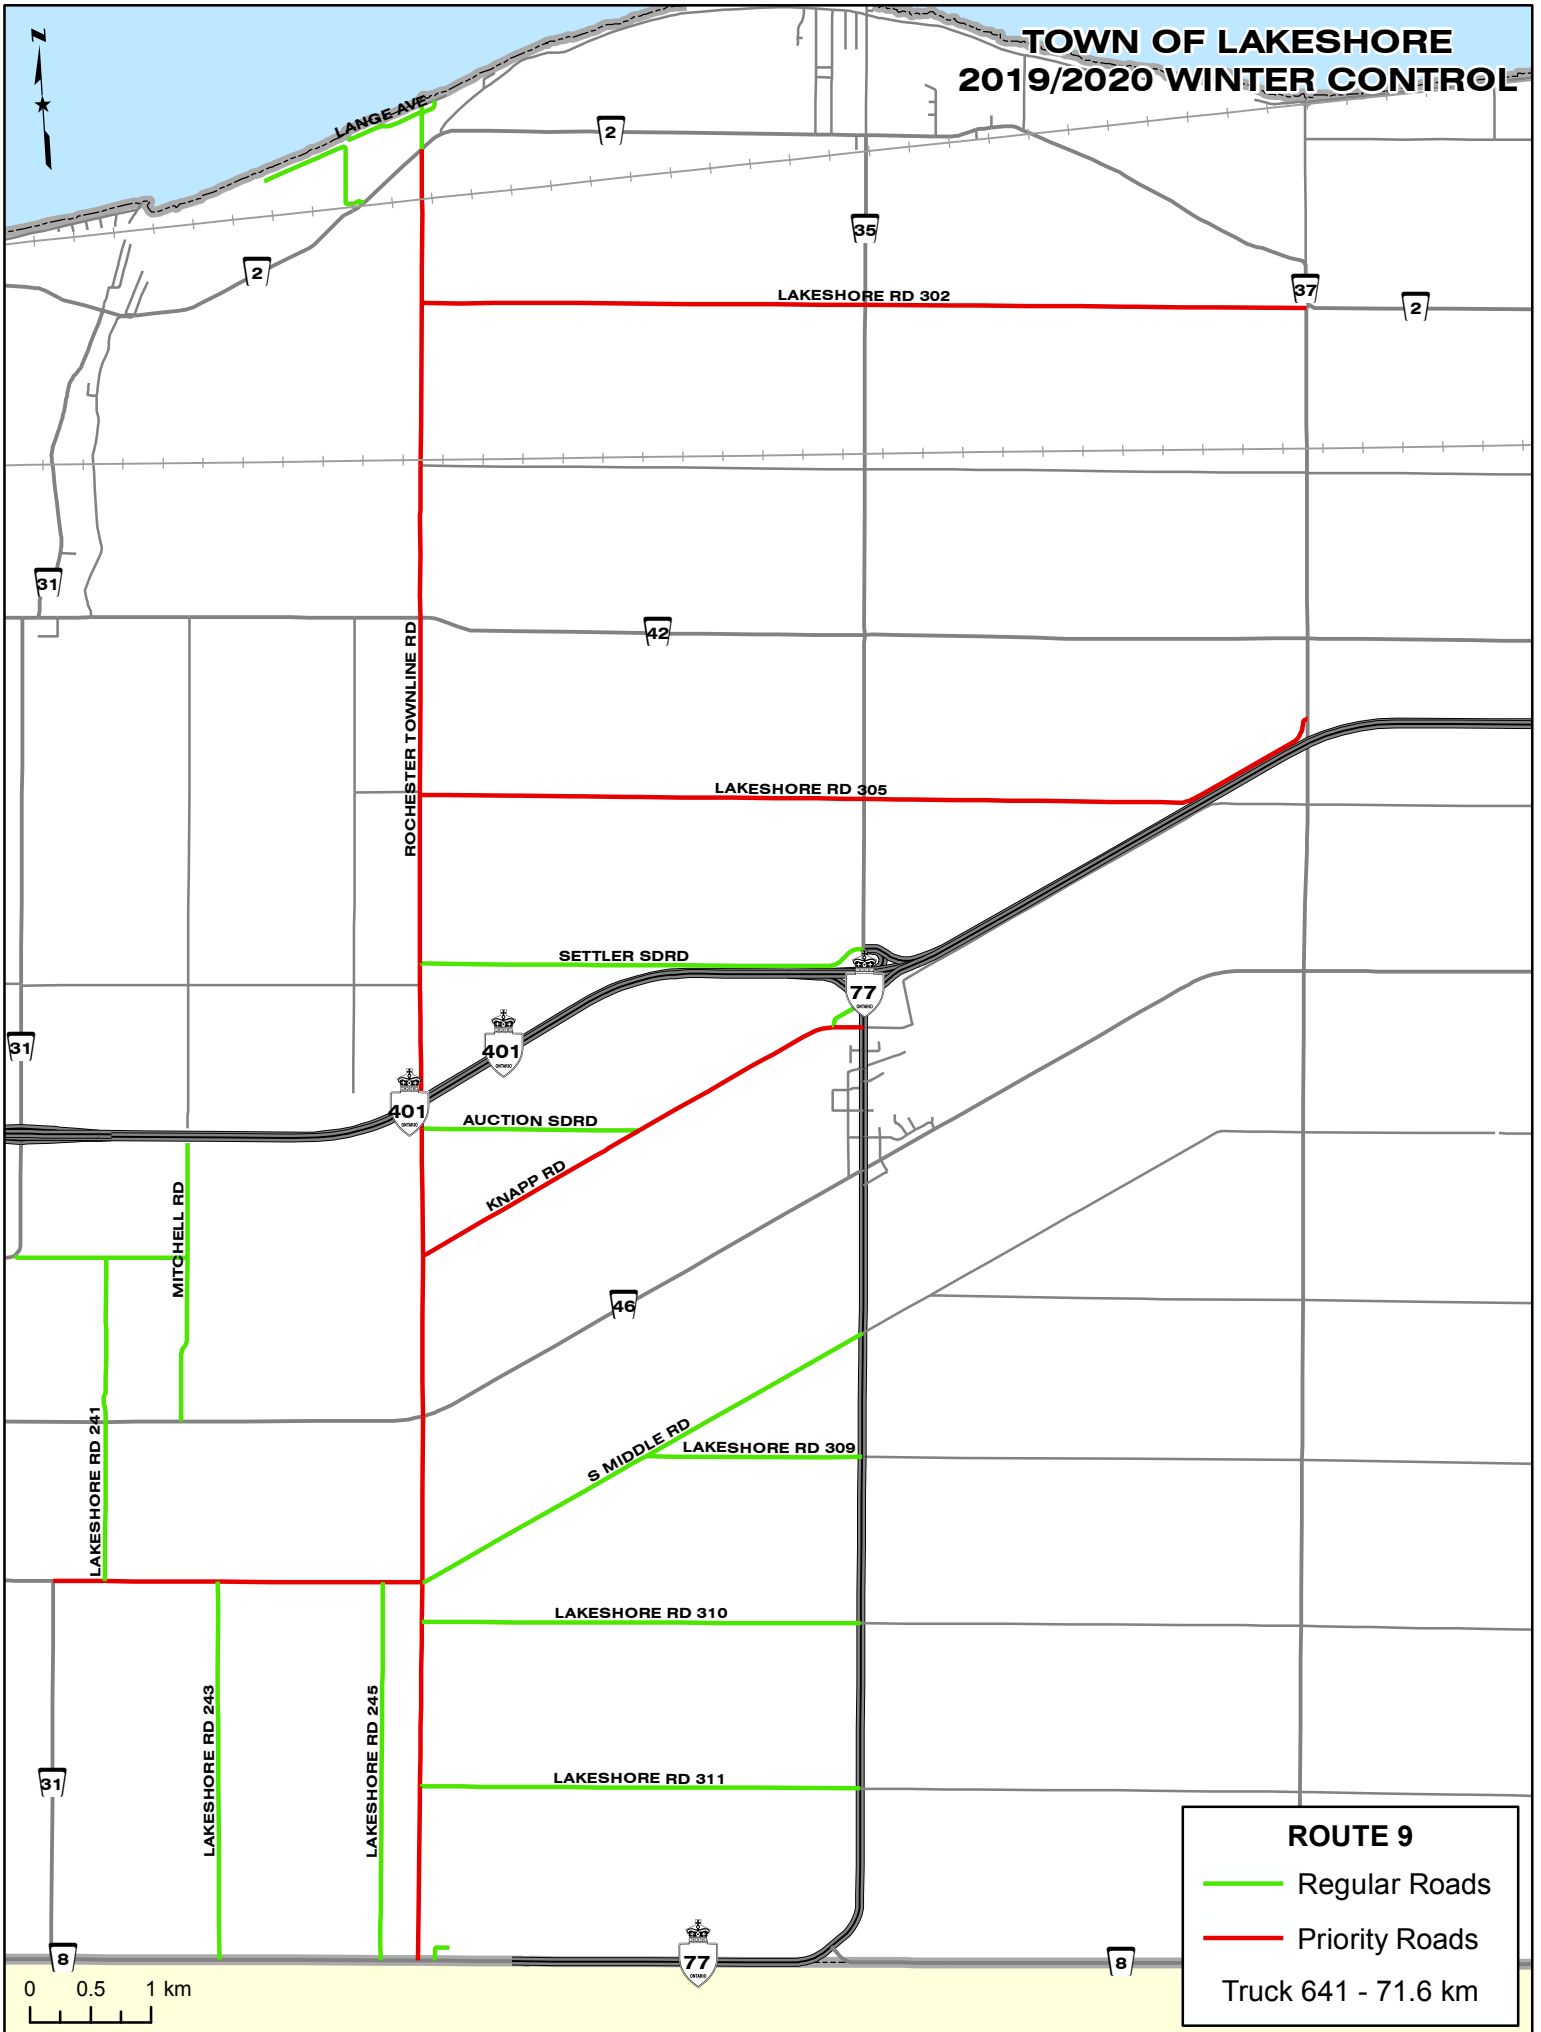

TOWN OF LAKESHORE 2019/2020 WINTER CONTROL

ROUTE 1

- Regular Roads
- Priority Roads

Truck 624 - 36.1 km

TOWN OF LAKESHORE 2019/2020 WINTER CONTROL

ROUTE 3

- Regular Roads
- Priority Roads

Truck 316 - 32.1 km

TOWN OF LAKESHORE 2019/2020 WINTER CONTROL

ROUTE 5

Regular Roads

Priority Roads

Truck 636 - 71.3 km

0 1 2 km

TOWN OF LAKESHORE 2019/2020 WINTER CONTROL

TOWN OF LAKESHORE 2019/2020 WINTER CONTROL

ROUTE 7

- Regular Roads
- Priority Roads

Truck 317 - 70.5 km

0 0.5 1 km

TOWN OF LAKESHORE 2019/2020 WINTER CONTROL

ROUTE 8

- Regular Roads
- Priority Roads

Truck 618 - 62.2 km

TOWN OF LAKESHORE 2019/2020 WINTER CONTROL

TOWN OF LAKESHORE 2019/2020 WINTER CONTROL

ROUTE 10

- Regular Roads
- Priority Roads

Truck 623 - 75.8 km

TOWN OF LAKESHORE 2019/2020 WINTER CONTROL