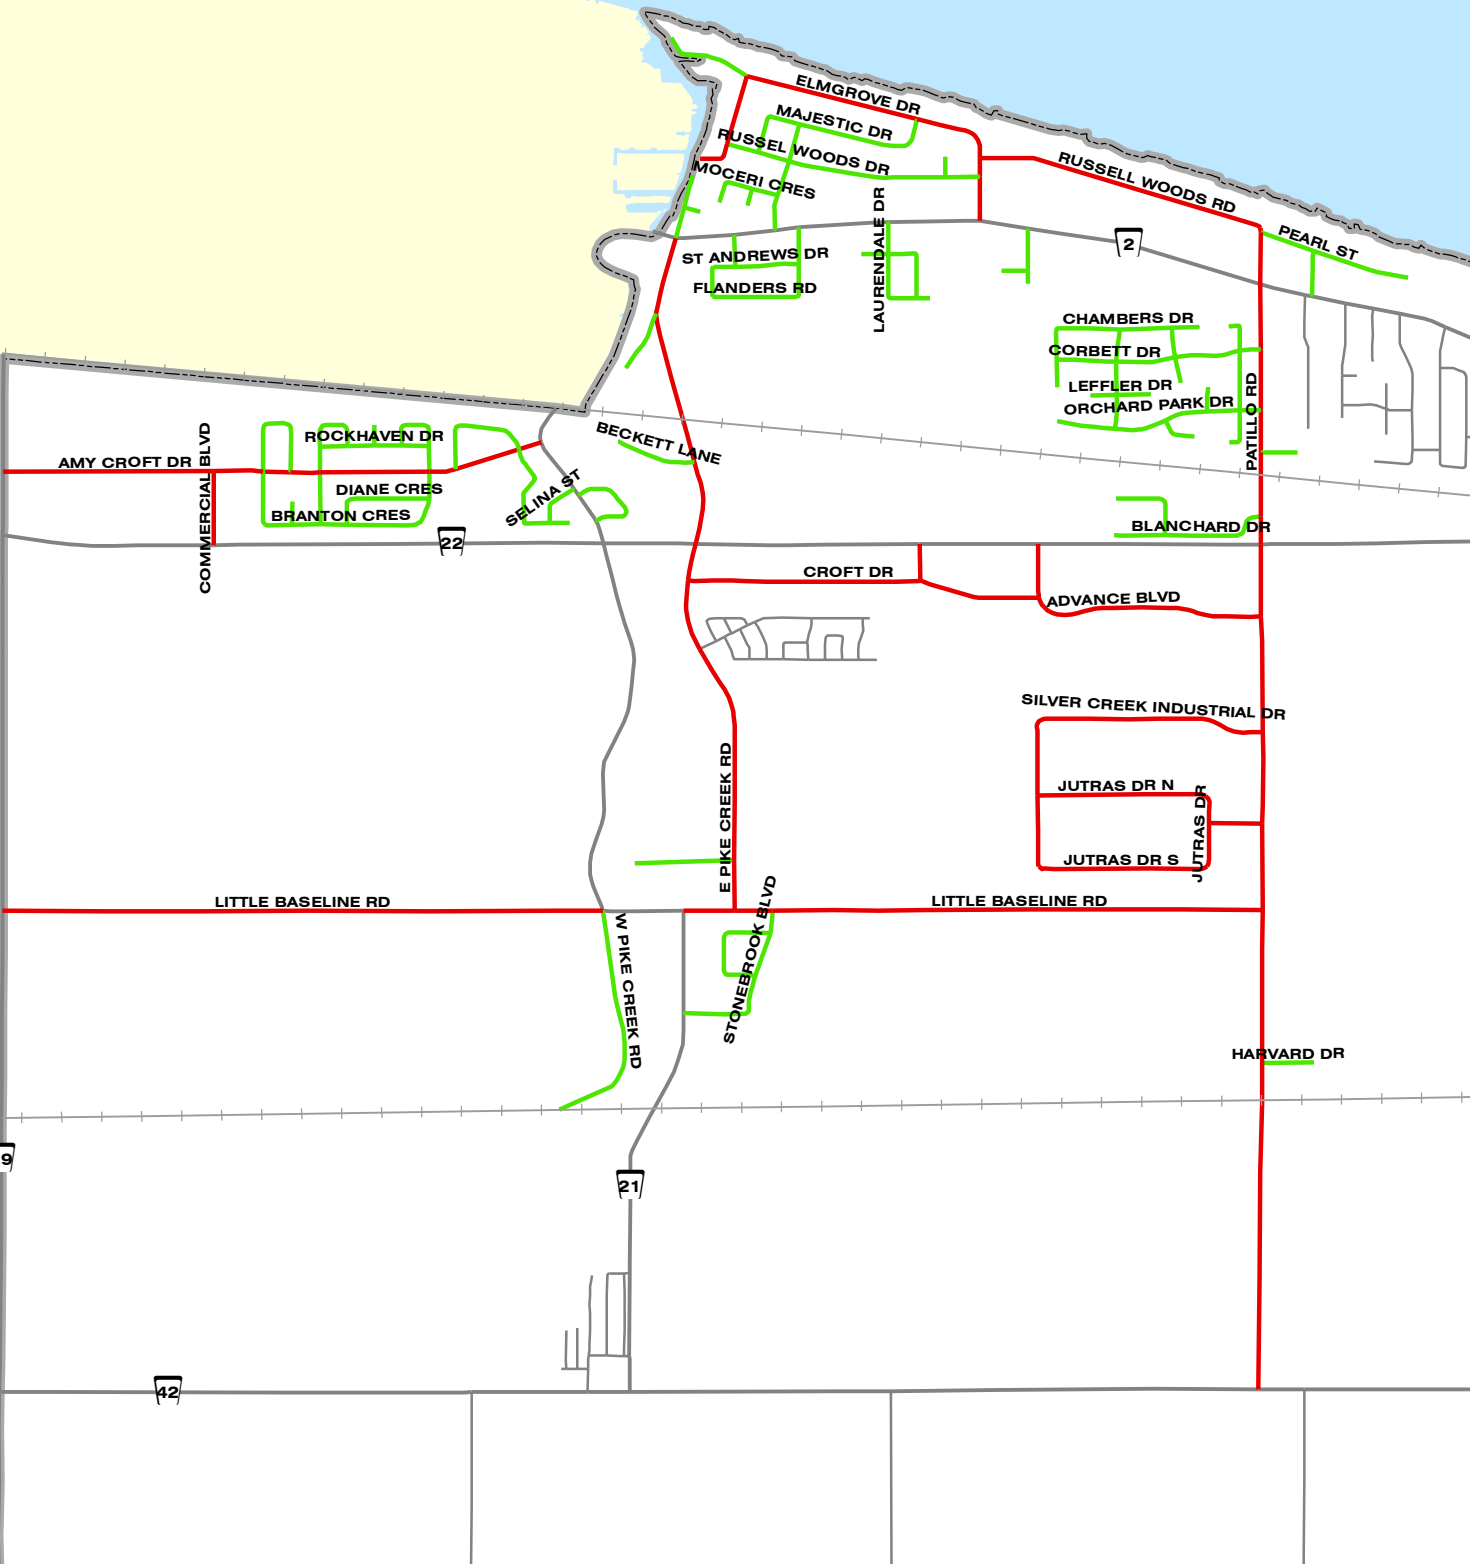

TOWN OF LAKESHORE 2019/2020 WINTER CONTROL

ROUTE 1

- Regular Roads
- Priority Roads

Truck 624 - 36.1 km

TOWN OF LAKESHORE 2019/2020 WINTER CONTROL

ROUTE 3

- Regular Roads
- Priority Roads

Truck 316 - 32.1 km

TOWN OF LAKESHORE 2019/2020 WINTER CONTROL

ROUTE 5

Regular Roads

Priority Roads

Truck 636 - 71.3 km

0 1 2 km

TOWN OF LAKESHORE 2019/2020 WINTER CONTROL

TOWN OF LAKESHORE 2019/2020 WINTER CONTROL

ROUTE 7

- Regular Roads
- Priority Roads

Truck 317 - 70.5 km

0 0.5 1 km

TOWN OF LAKESHORE 2019/2020 WINTER CONTROL

ROUTE 8

- Regular Roads
- Priority Roads

Truck 618 - 62.2 km

TOWN OF LAKESHORE 2019/2020 WINTER CONTROL

TOWN OF LAKESHORE 2019/2020 WINTER CONTROL

ROUTE 10

- Regular Roads
- Priority Roads

Truck 623 - 75.8 km

TOWN OF LAKESHORE 2019/2020 WINTER CONTROL