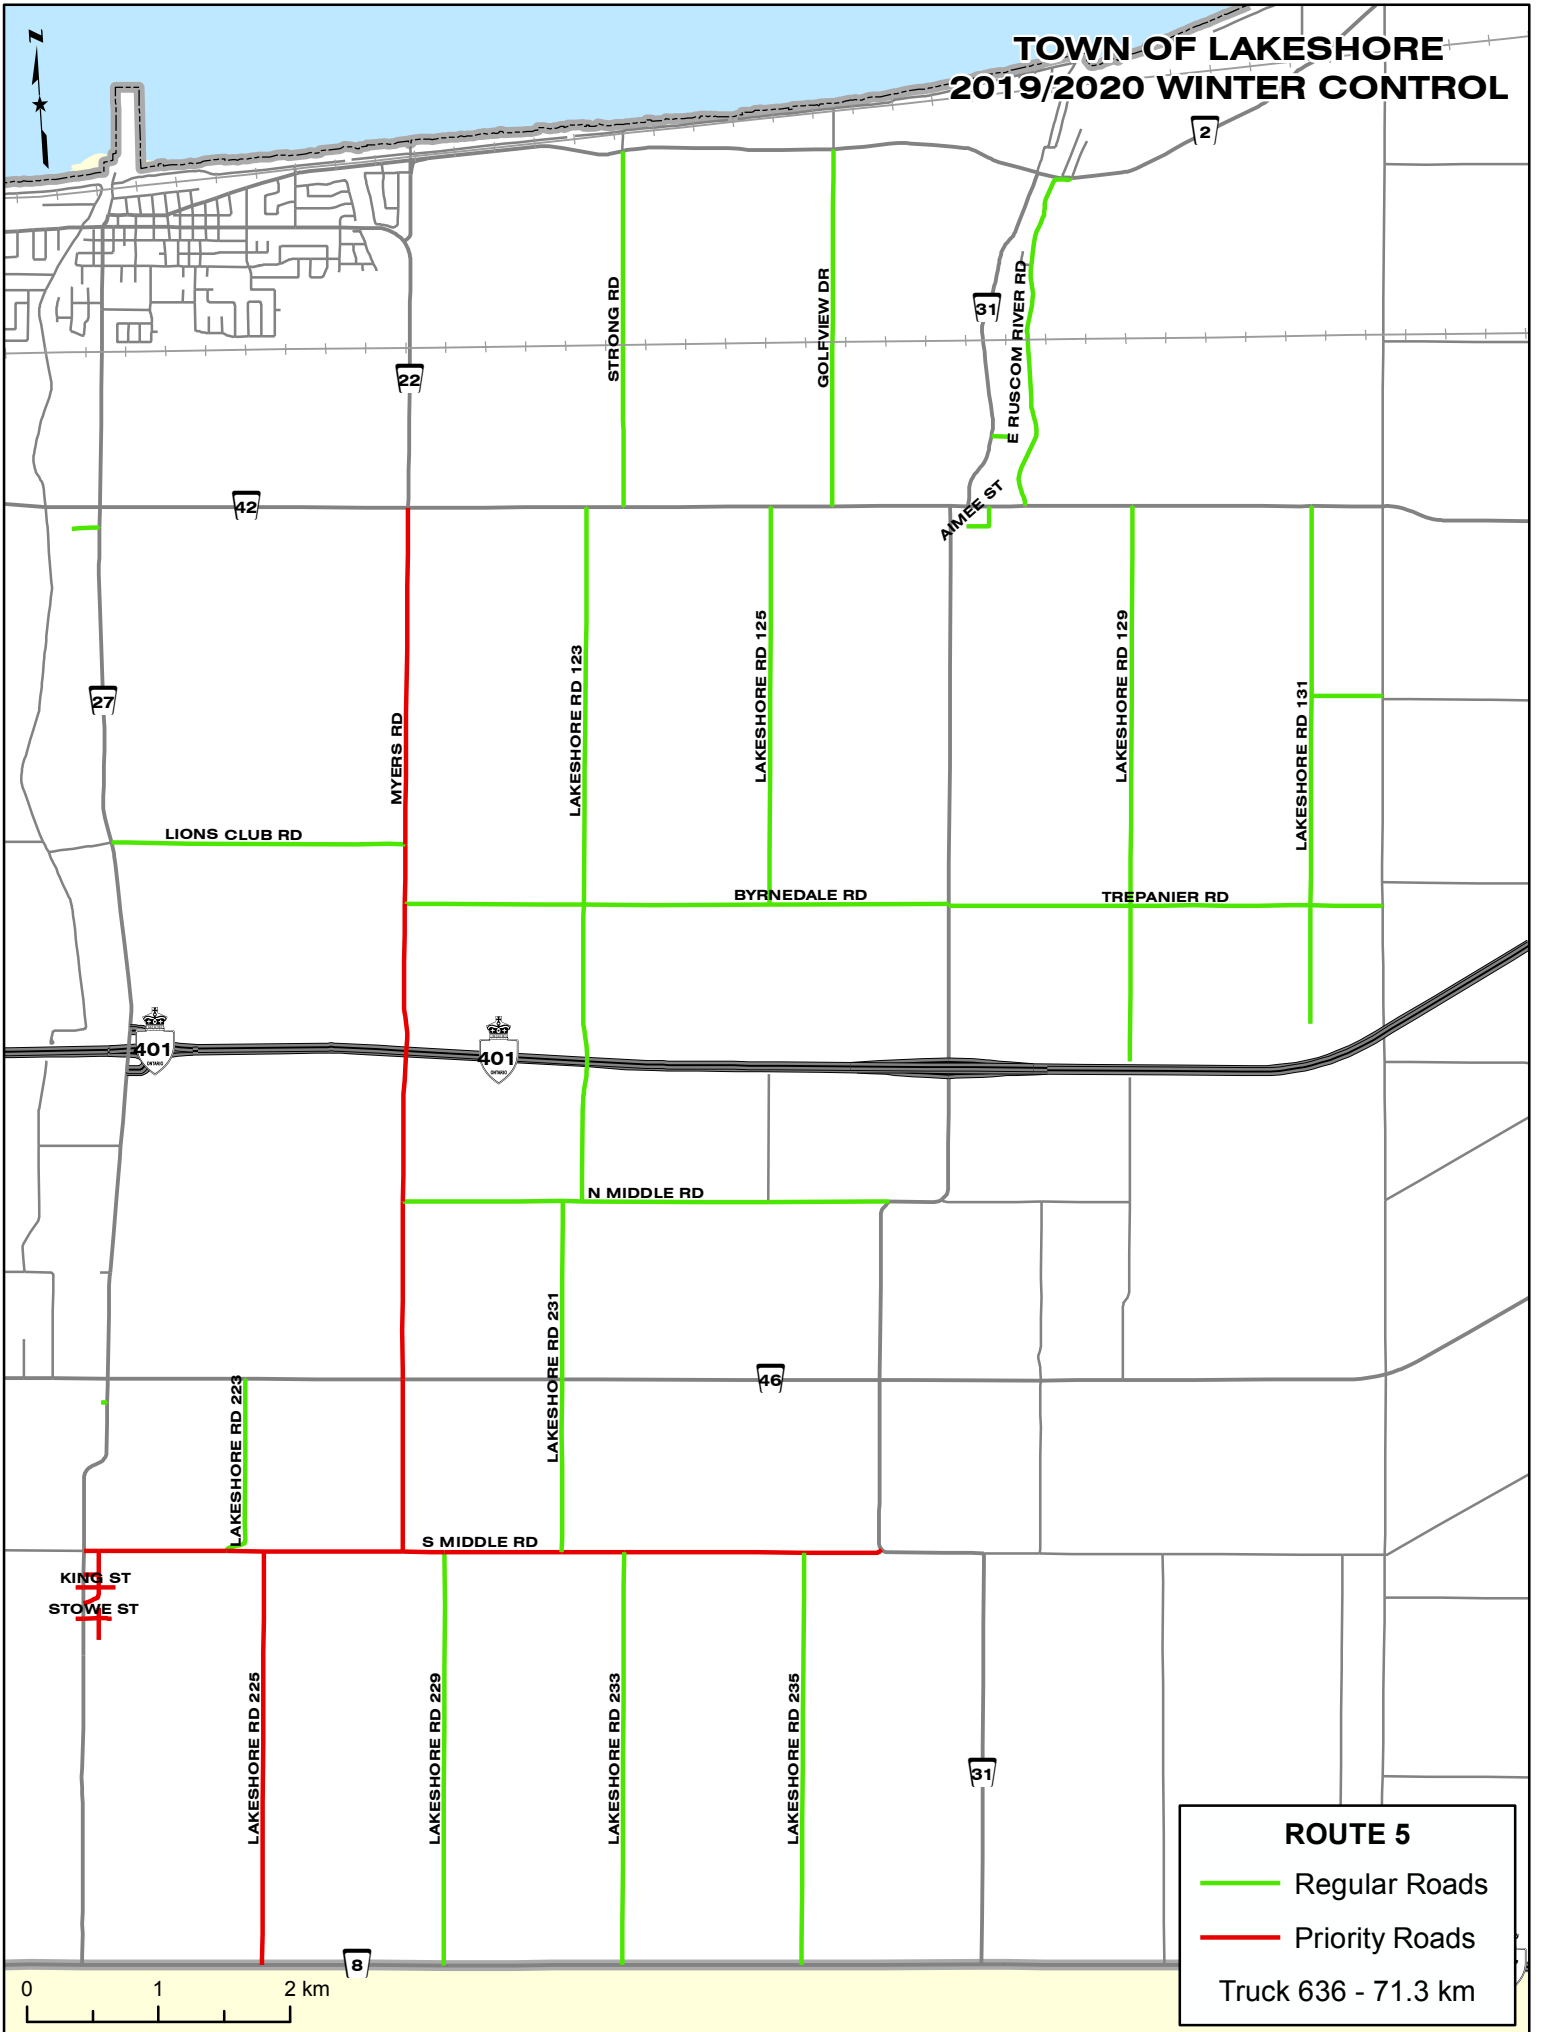

TOWN OF LAKESHORE 2019/2020 WINTER CONTROL

ROUTE 1

- Regular Roads
- Priority Roads

Truck 624 - 36.1 km

TOWN OF LAKESHORE 2019/2020 WINTER CONTROL

ROUTE 3

- Regular Roads
- Priority Roads

Truck 316 - 32.1 km

TOWN OF LAKESHORE 2019/2020 WINTER CONTROL

ROUTE 5

Regular Roads

Priority Roads

Truck 636 - 71.3 km

0 1 2 km

TOWN OF LAKESHORE 2019/2020 WINTER CONTROL

TOWN OF LAKESHORE 2019/2020 WINTER CONTROL

ROUTE 7

- Regular Roads
- Priority Roads

Truck 317 - 70.5 km

0 0.5 1 km

TOWN OF LAKESHORE 2019/2020 WINTER CONTROL

ROUTE 8

- Regular Roads
- Priority Roads

Truck 618 - 62.2 km

TOWN OF LAKESHORE 2019/2020 WINTER CONTROL

TOWN OF LAKESHORE 2019/2020 WINTER CONTROL

ROUTE 10

- Regular Roads
- Priority Roads

Truck 623 - 75.8 km

TOWN OF LAKESHORE 2019/2020 WINTER CONTROL