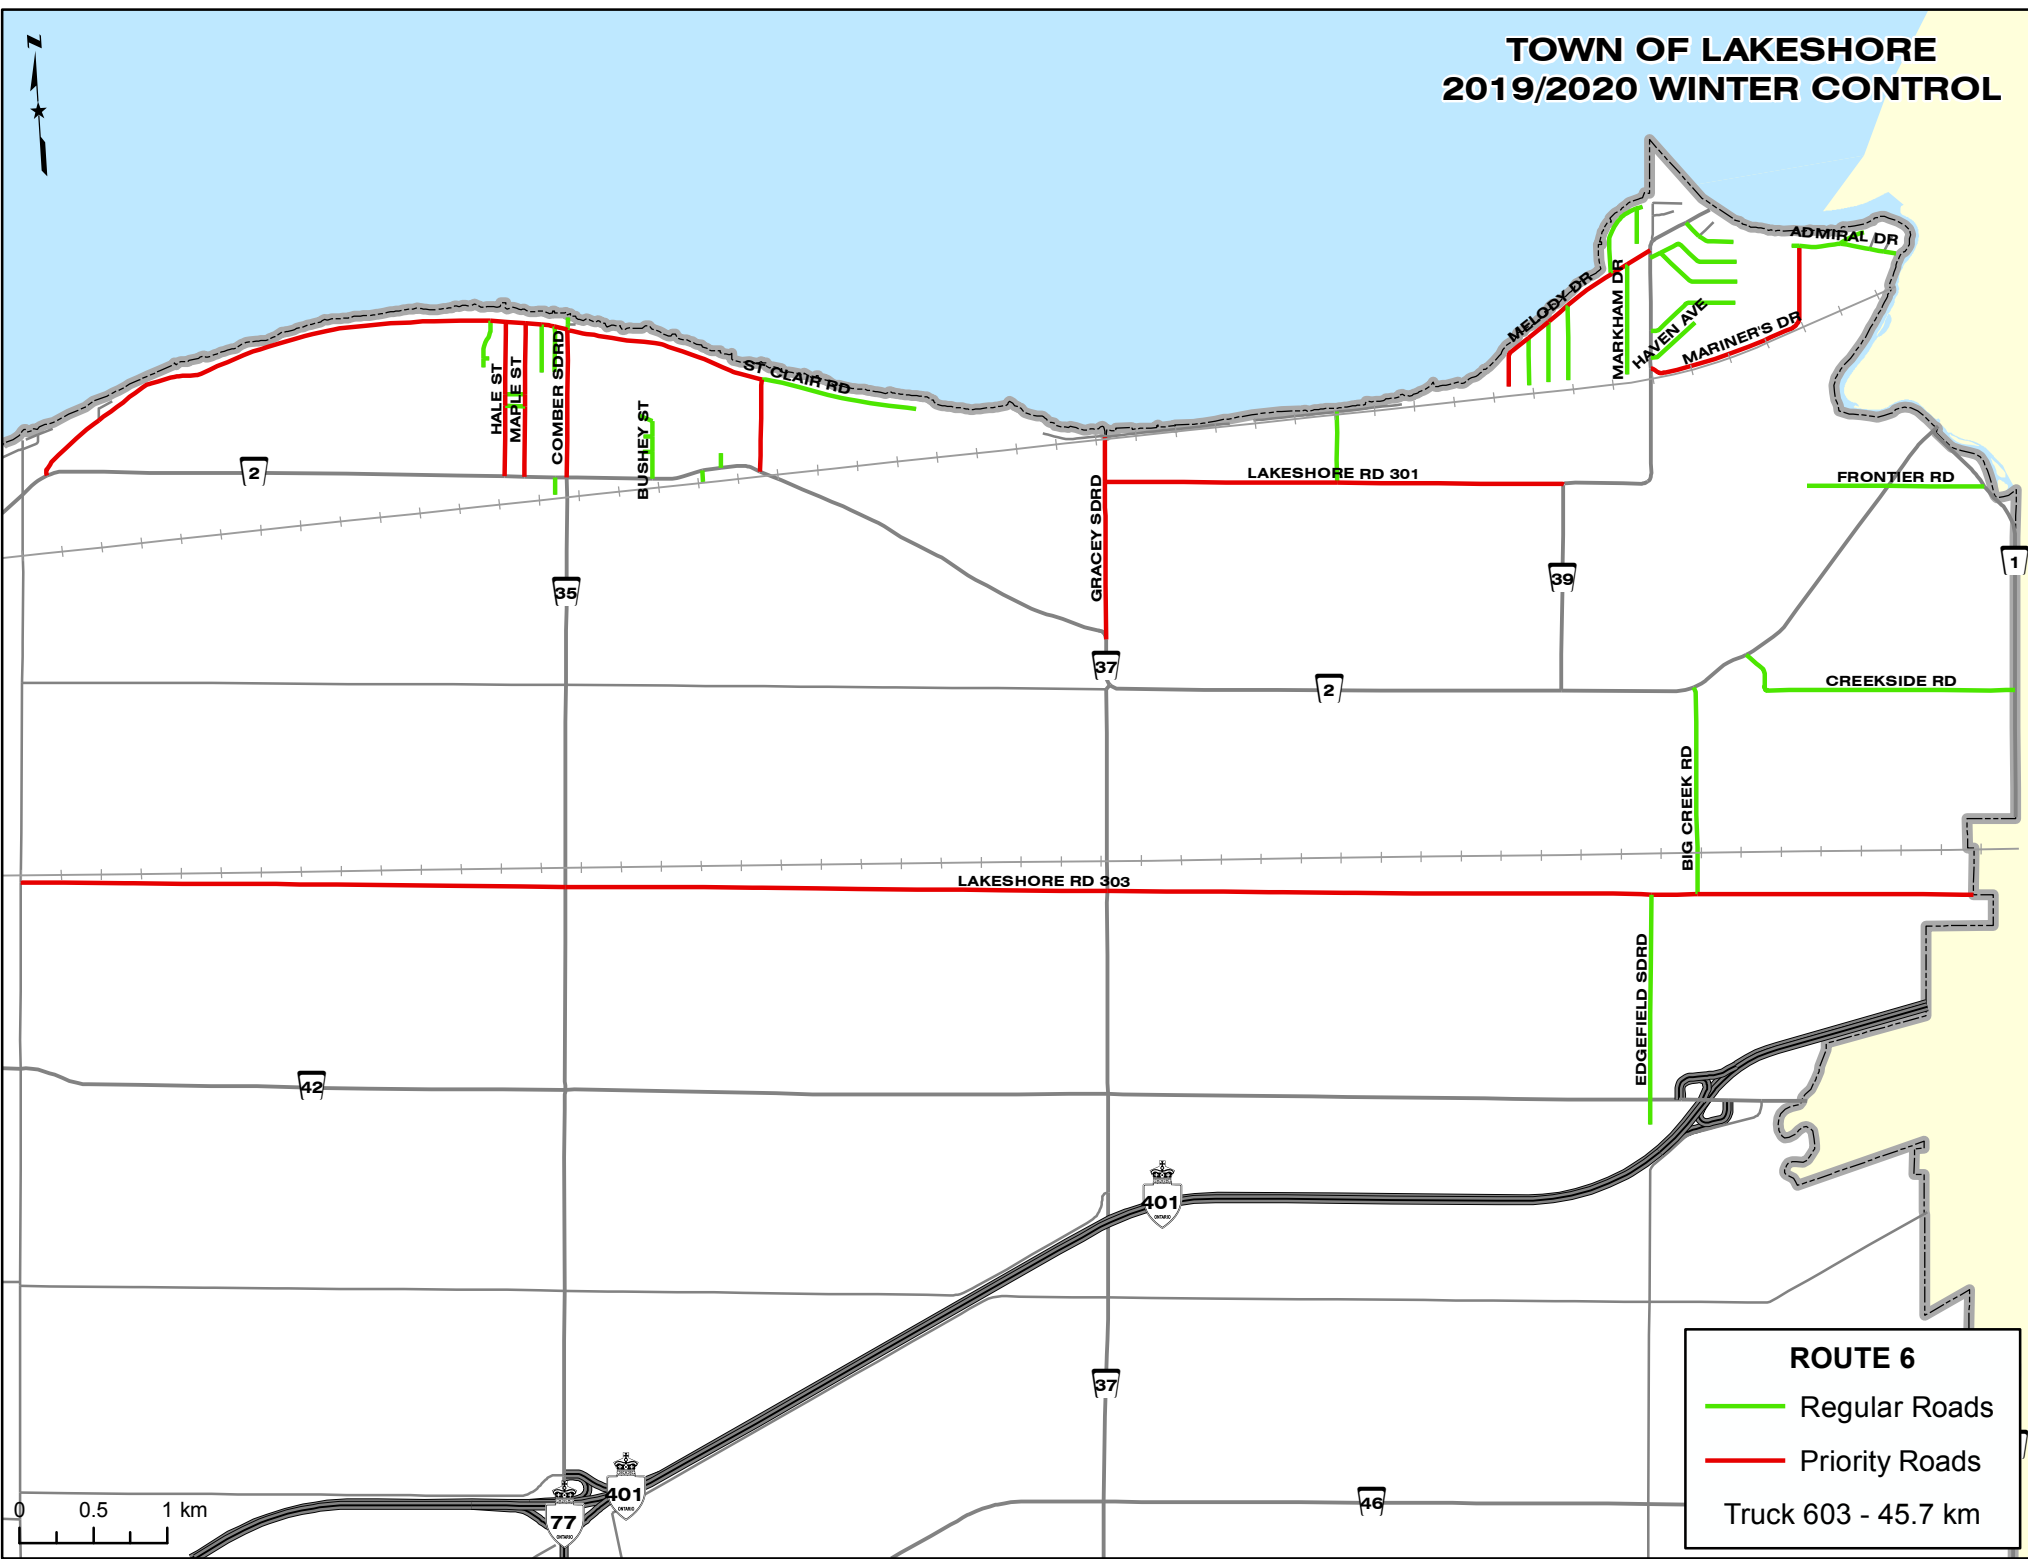

TOWN OF LAKESHORE 2019/2020 WINTER CONTROL

ROUTE 1

- Regular Roads
- Priority Roads

Truck 624 - 36.1 km

TOWN OF LAKESHORE 2019/2020 WINTER CONTROL

ROUTE 3

- Regular Roads
- Priority Roads

Truck 316 - 32.1 km

TOWN OF LAKESHORE 2019/2020 WINTER CONTROL

ROUTE 5

Regular Roads

Priority Roads

Truck 636 - 71.3 km

0 1 2 km

TOWN OF LAKESHORE 2019/2020 WINTER CONTROL

TOWN OF LAKESHORE 2019/2020 WINTER CONTROL

ROUTE 7

- Regular Roads
- Priority Roads

Truck 317 - 70.5 km

0 0.5 1 km

TOWN OF LAKESHORE 2019/2020 WINTER CONTROL

ROUTE 8

- Regular Roads
- Priority Roads

Truck 618 - 62.2 km

TOWN OF LAKESHORE 2019/2020 WINTER CONTROL

TOWN OF LAKESHORE 2019/2020 WINTER CONTROL

ROUTE 10

- Regular Roads
- Priority Roads

Truck 623 - 75.8 km

TOWN OF LAKESHORE 2019/2020 WINTER CONTROL