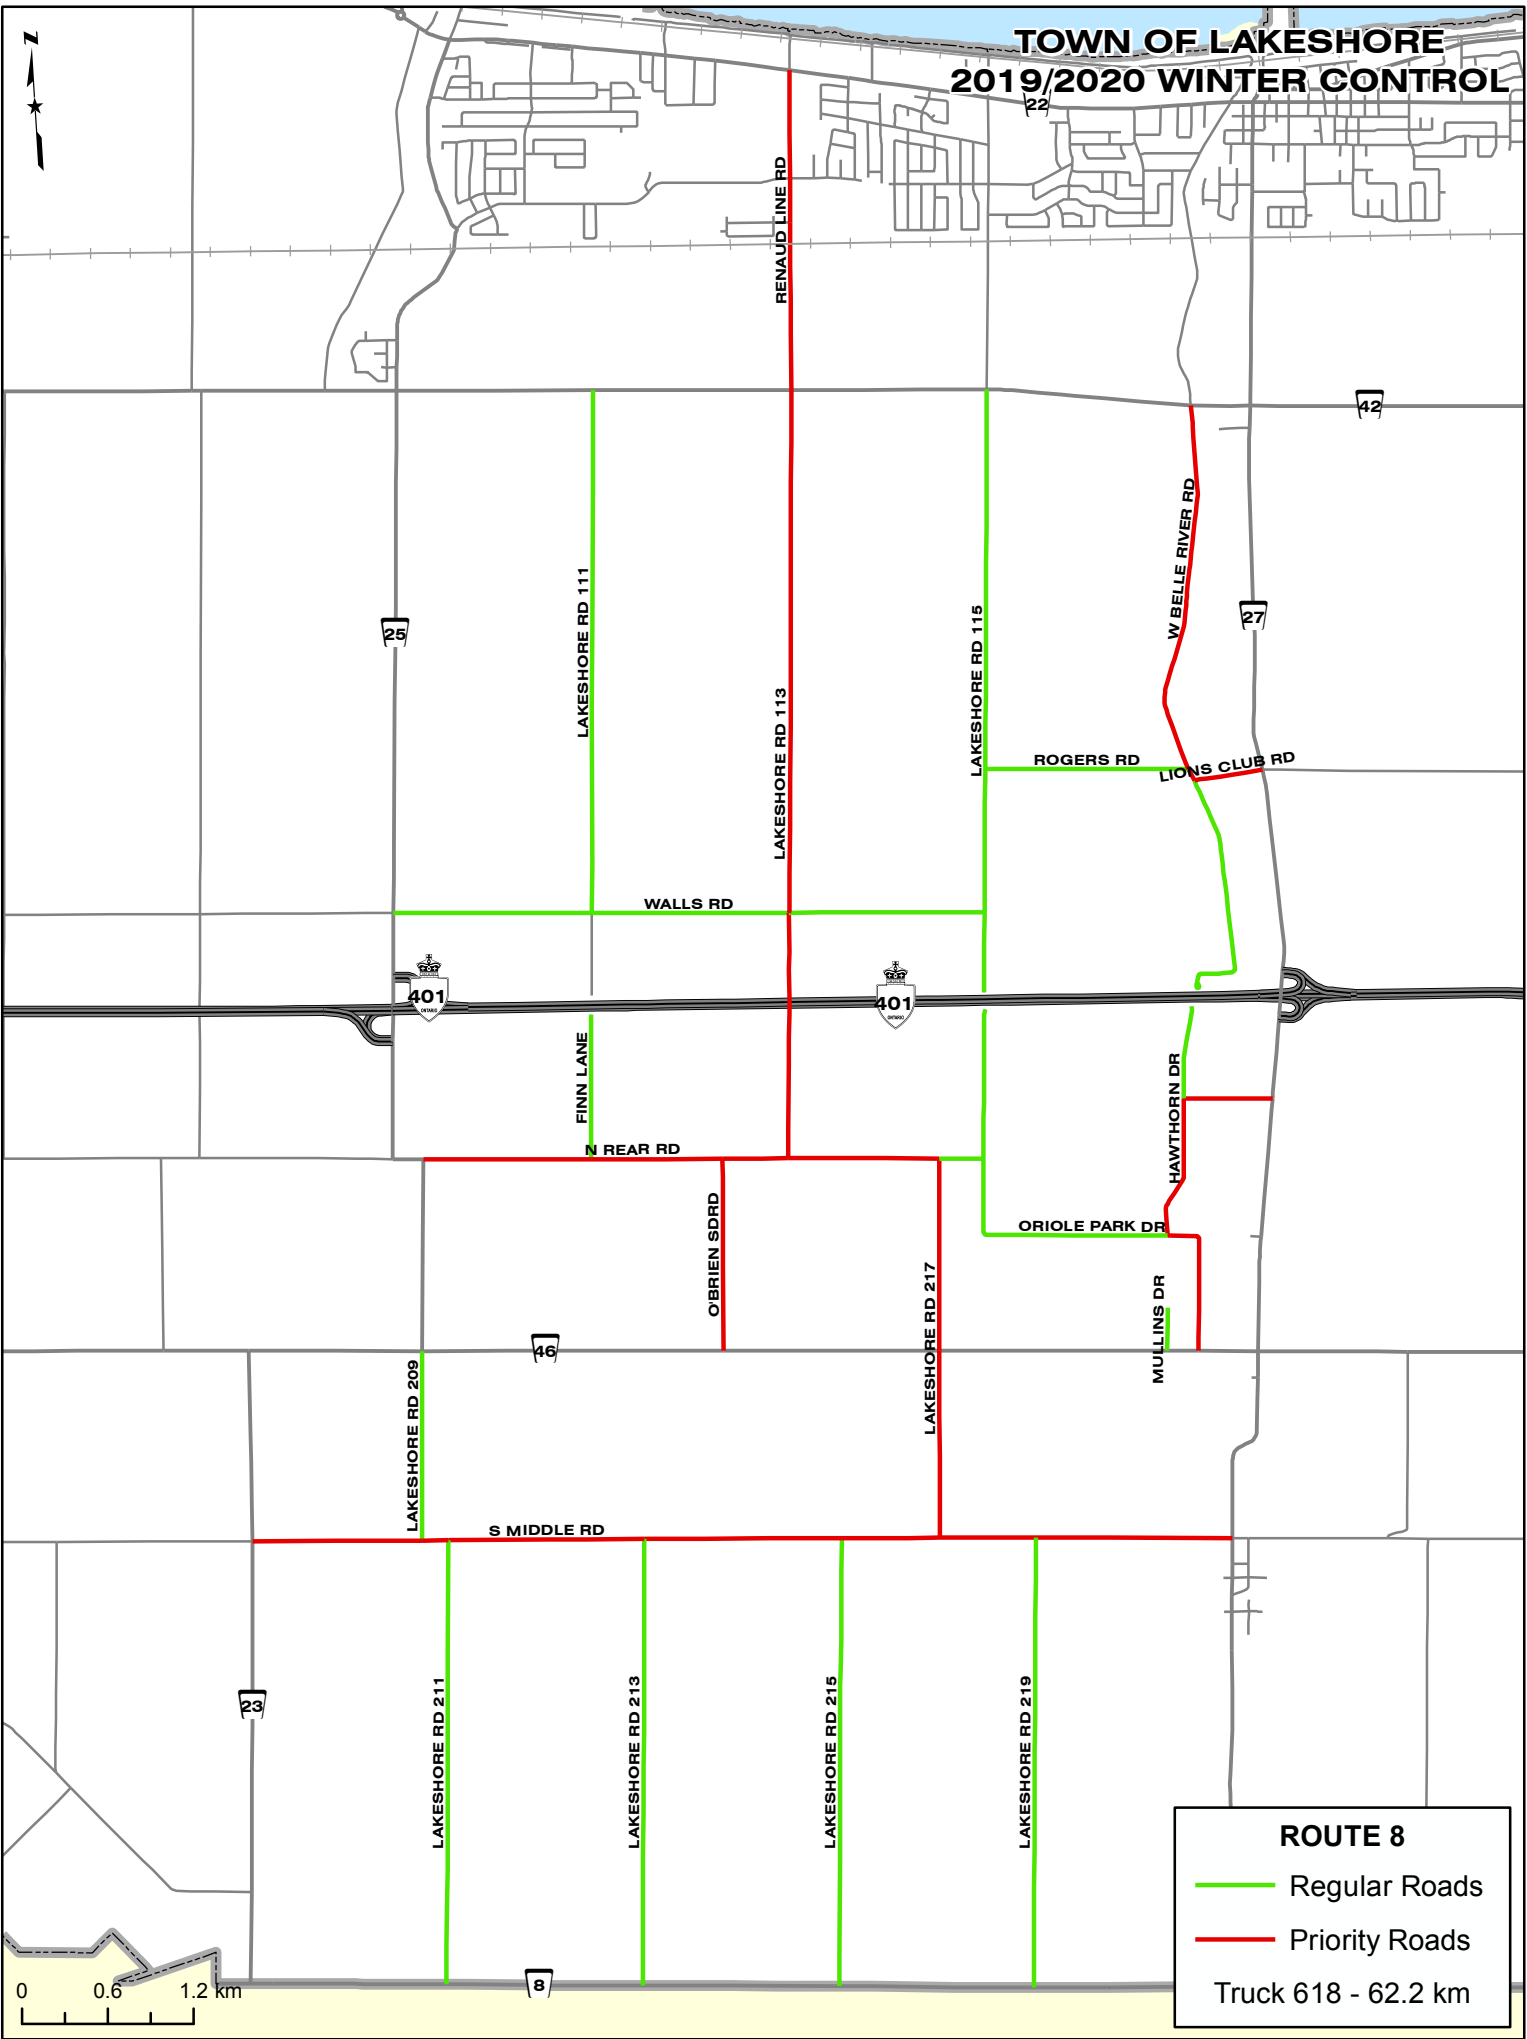

TOWN OF LAKESHORE 2019/2020 WINTER CONTROL

ROUTE 1

- Regular Roads
- Priority Roads

Truck 624 - 36.1 km

TOWN OF LAKESHORE 2019/2020 WINTER CONTROL

ROUTE 3

- Regular Roads
- Priority Roads

Truck 316 - 32.1 km

TOWN OF LAKESHORE 2019/2020 WINTER CONTROL

ROUTE 5

Regular Roads

Priority Roads

Truck 636 - 71.3 km

0 1 2 km

TOWN OF LAKESHORE 2019/2020 WINTER CONTROL

TOWN OF LAKESHORE 2019/2020 WINTER CONTROL

ROUTE 7

- Regular Roads
- Priority Roads

Truck 317 - 70.5 km

0 0.5 1 km

TOWN OF LAKESHORE 2019/2020 WINTER CONTROL

ROUTE 8

- Regular Roads
- Priority Roads

Truck 618 - 62.2 km

TOWN OF LAKESHORE 2019/2020 WINTER CONTROL

TOWN OF LAKESHORE 2019/2020 WINTER CONTROL

ROUTE 10

- Regular Roads
- Priority Roads

Truck 623 - 75.8 km

TOWN OF LAKESHORE 2019/2020 WINTER CONTROL