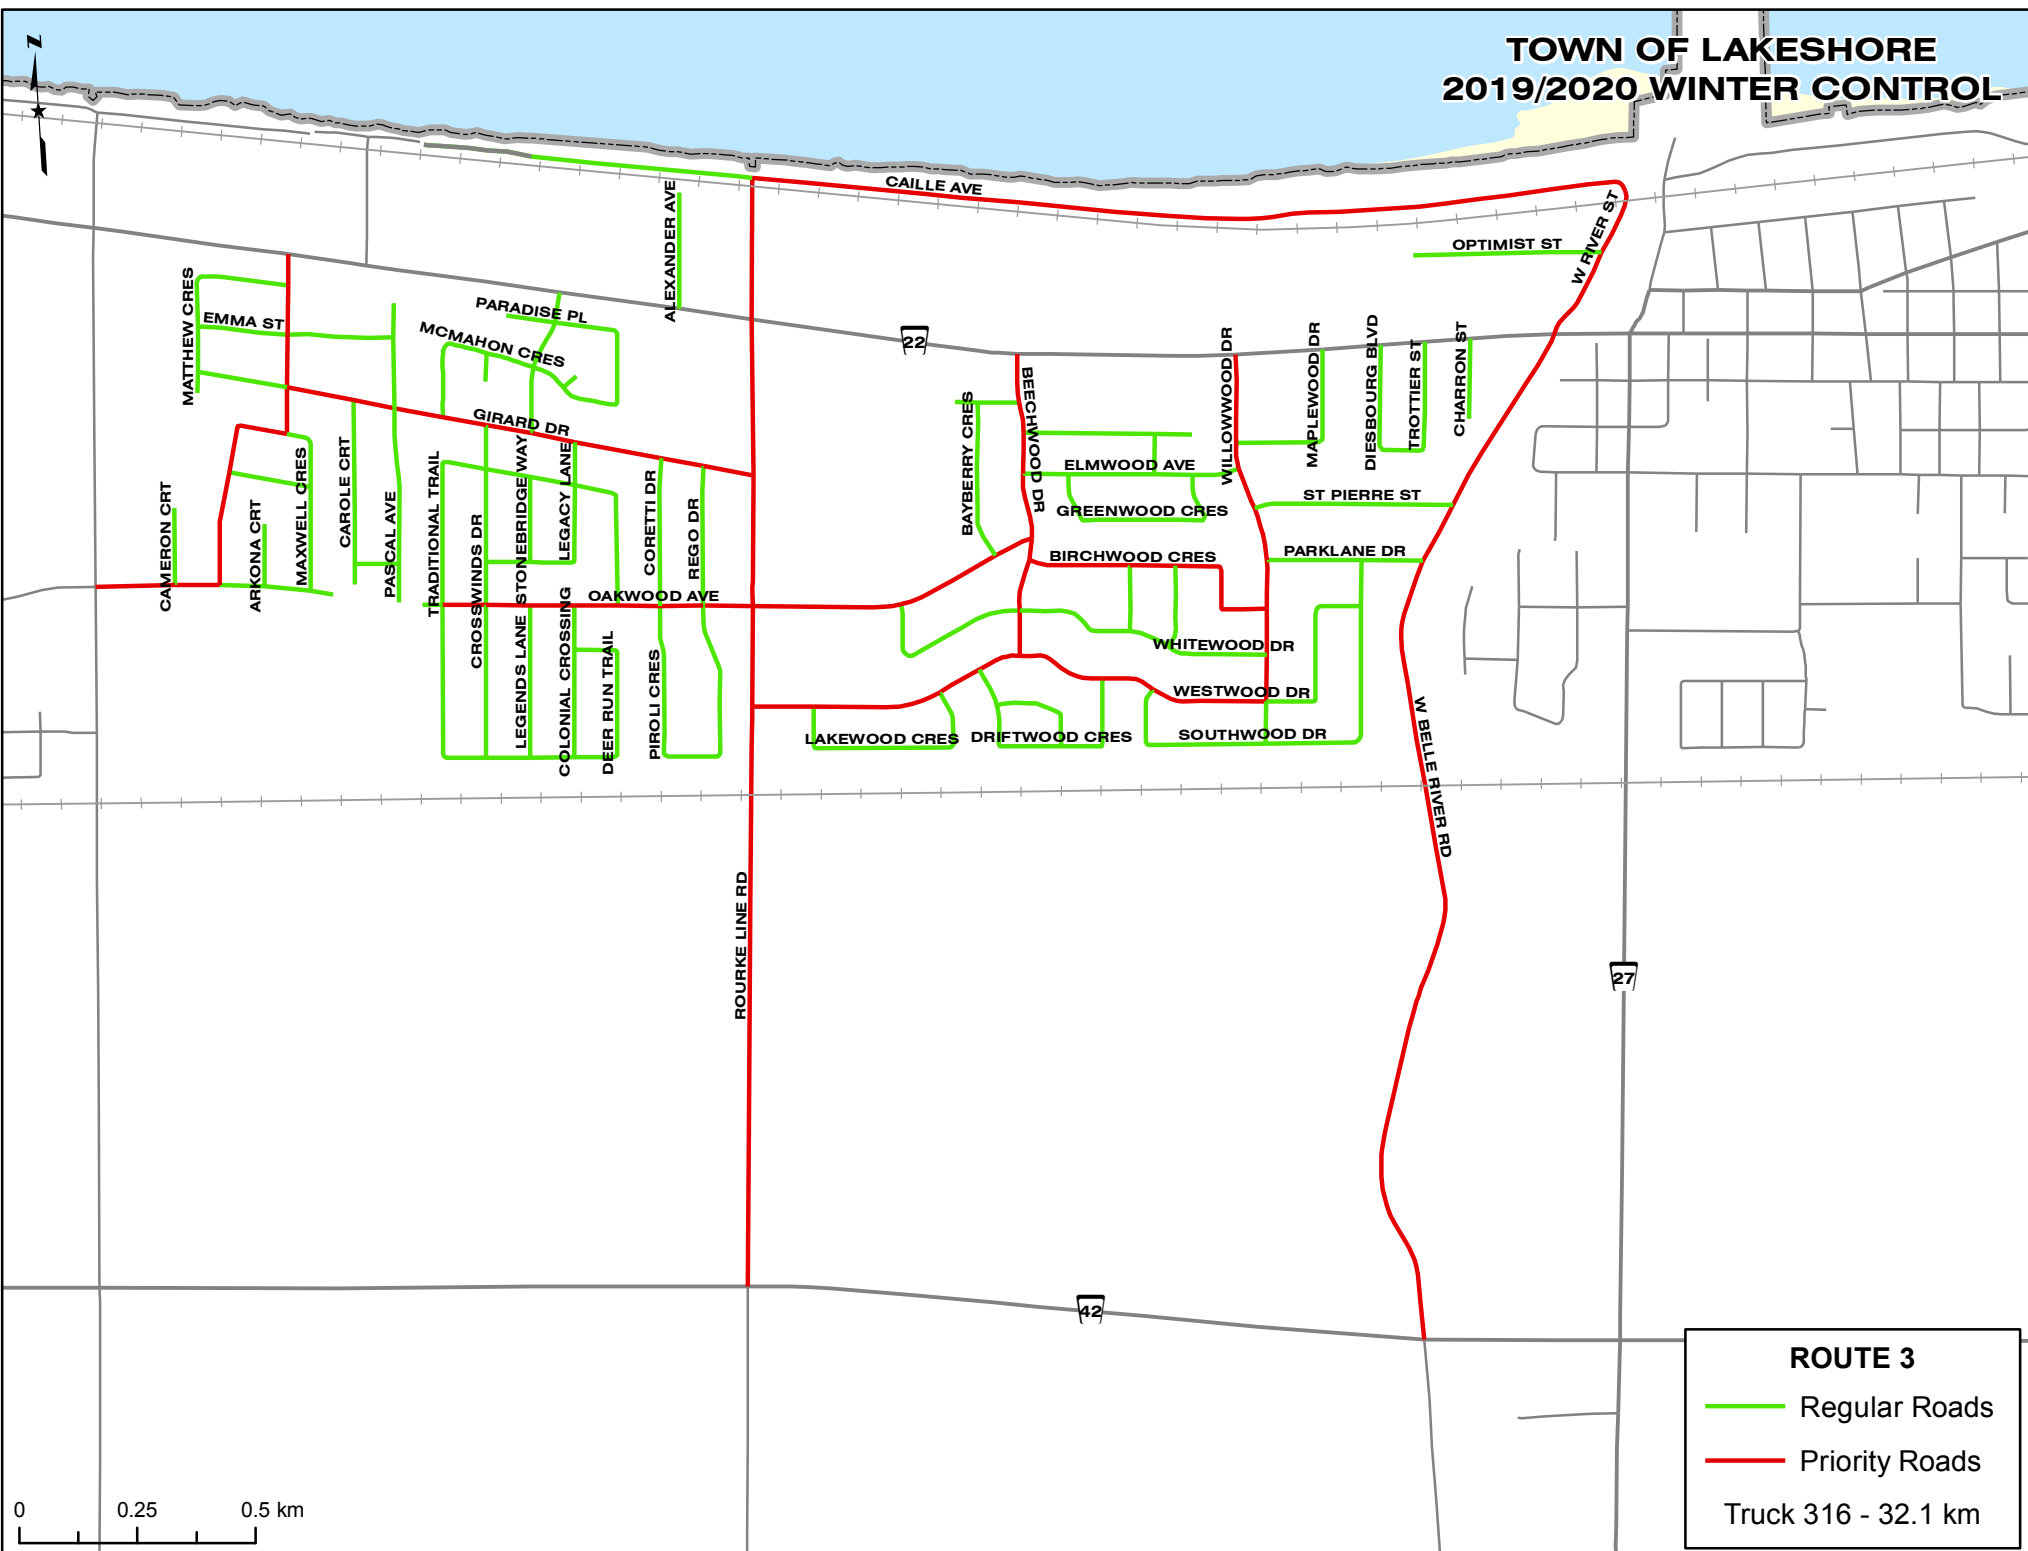

TOWN OF LAKESHORE 2019/2020 WINTER CONTROL

ROUTE 1

- Regular Roads
- Priority Roads

Truck 624 - 36.1 km

TOWN OF LAKESHORE 2019/2020 WINTER CONTROL

ROUTE 3

- Regular Roads
- Priority Roads

Truck 316 - 32.1 km

TOWN OF LAKESHORE 2019/2020 WINTER CONTROL

ROUTE 5

Regular Roads

Priority Roads

Truck 636 - 71.3 km

0 1 2 km

TOWN OF LAKESHORE 2019/2020 WINTER CONTROL

TOWN OF LAKESHORE 2019/2020 WINTER CONTROL

ROUTE 7

- Regular Roads
- Priority Roads

Truck 317 - 70.5 km

0 0.5 1 km

TOWN OF LAKESHORE 2019/2020 WINTER CONTROL

ROUTE 8

- Regular Roads
- Priority Roads

Truck 618 - 62.2 km

TOWN OF LAKESHORE 2019/2020 WINTER CONTROL

TOWN OF LAKESHORE 2019/2020 WINTER CONTROL

ROUTE 10

- Regular Roads
- Priority Roads

Truck 623 - 75.8 km

TOWN OF LAKESHORE 2019/2020 WINTER CONTROL