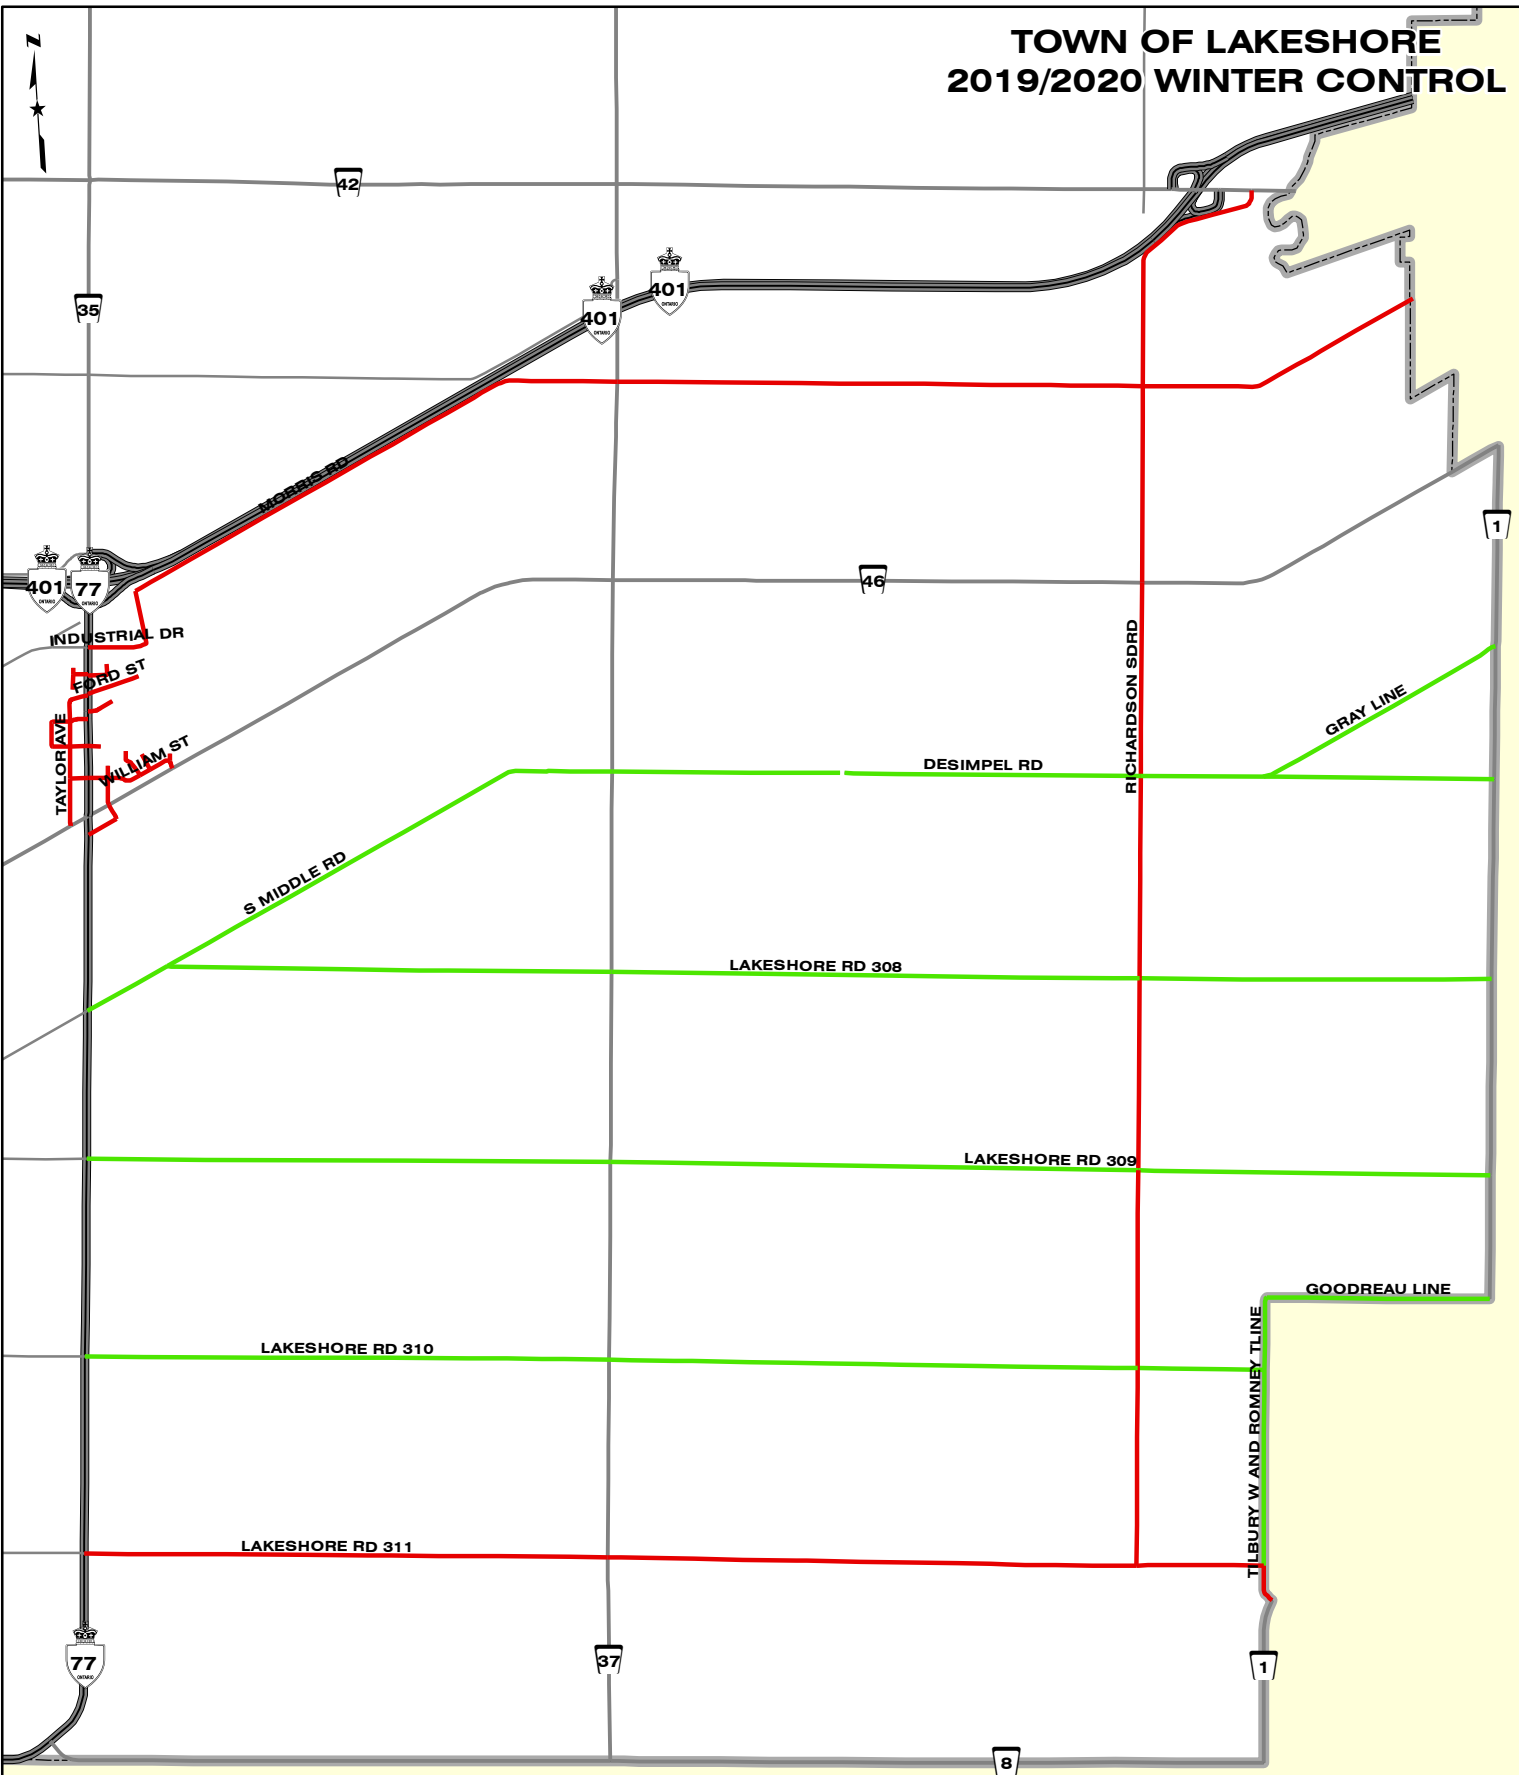

TOWN OF LAKESHORE 2019/2020 WINTER CONTROL

ROUTE 1

- Regular Roads
- Priority Roads

Truck 624 - 36.1 km

TOWN OF LAKESHORE 2019/2020 WINTER CONTROL

ROUTE 3

- Regular Roads
- Priority Roads

Truck 316 - 32.1 km

TOWN OF LAKESHORE 2019/2020 WINTER CONTROL

ROUTE 5

Regular Roads

Priority Roads

Truck 636 - 71.3 km

0 1 2 km

TOWN OF LAKESHORE 2019/2020 WINTER CONTROL

TOWN OF LAKESHORE 2019/2020 WINTER CONTROL

ROUTE 7

- Regular Roads
- Priority Roads

Truck 317 - 70.5 km

0 0.5 1 km

TOWN OF LAKESHORE 2019/2020 WINTER CONTROL

ROUTE 8

- Regular Roads
- Priority Roads

Truck 618 - 62.2 km

TOWN OF LAKESHORE 2019/2020 WINTER CONTROL

TOWN OF LAKESHORE 2019/2020 WINTER CONTROL

ROUTE 10

- Regular Roads
- Priority Roads

Truck 623 - 75.8 km

TOWN OF LAKESHORE 2019/2020 WINTER CONTROL